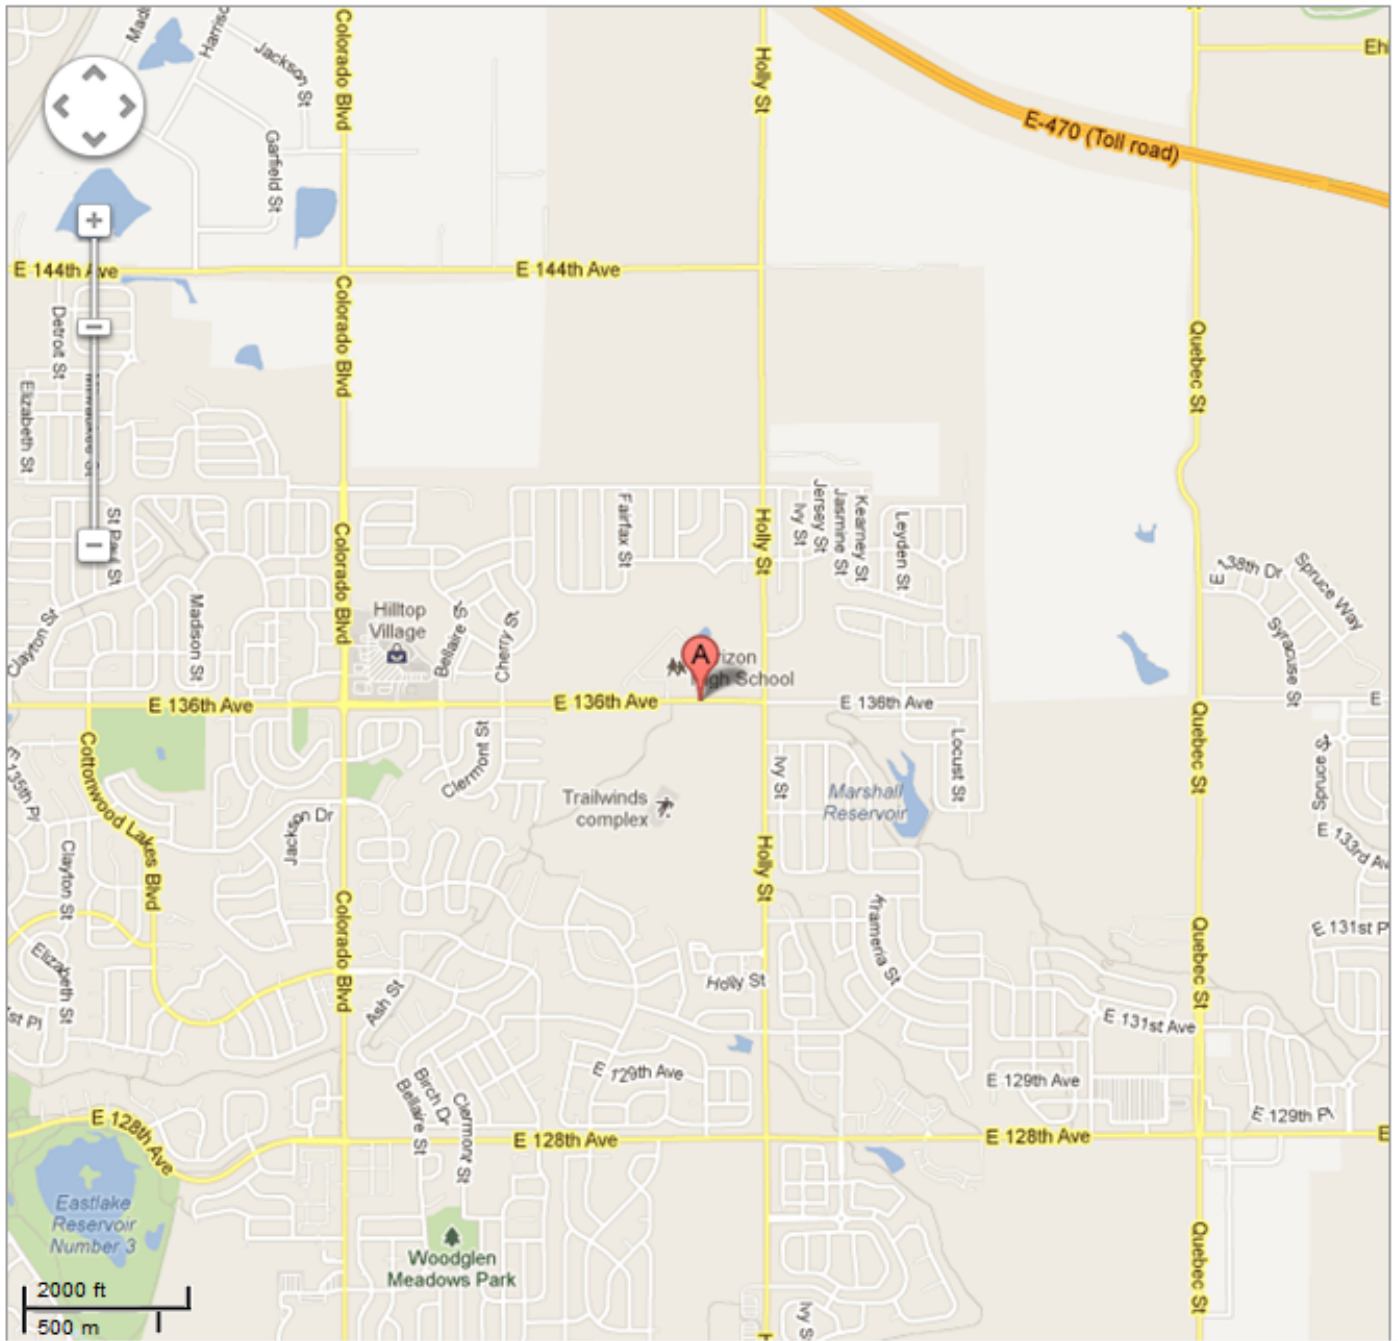

VMAC

5310 E. 136th Ave

Thornton, CO 80026

DIRECTIONS TO VMAC

I-25 North
Exit 225 for 136th Ave
Turn Right onto E 136th Ave

PARKING:

Spectators – Parking is at Horizon High School on the North side of 136th Ave
Buses – Buses can drop teams off at the Entrance for VMAC