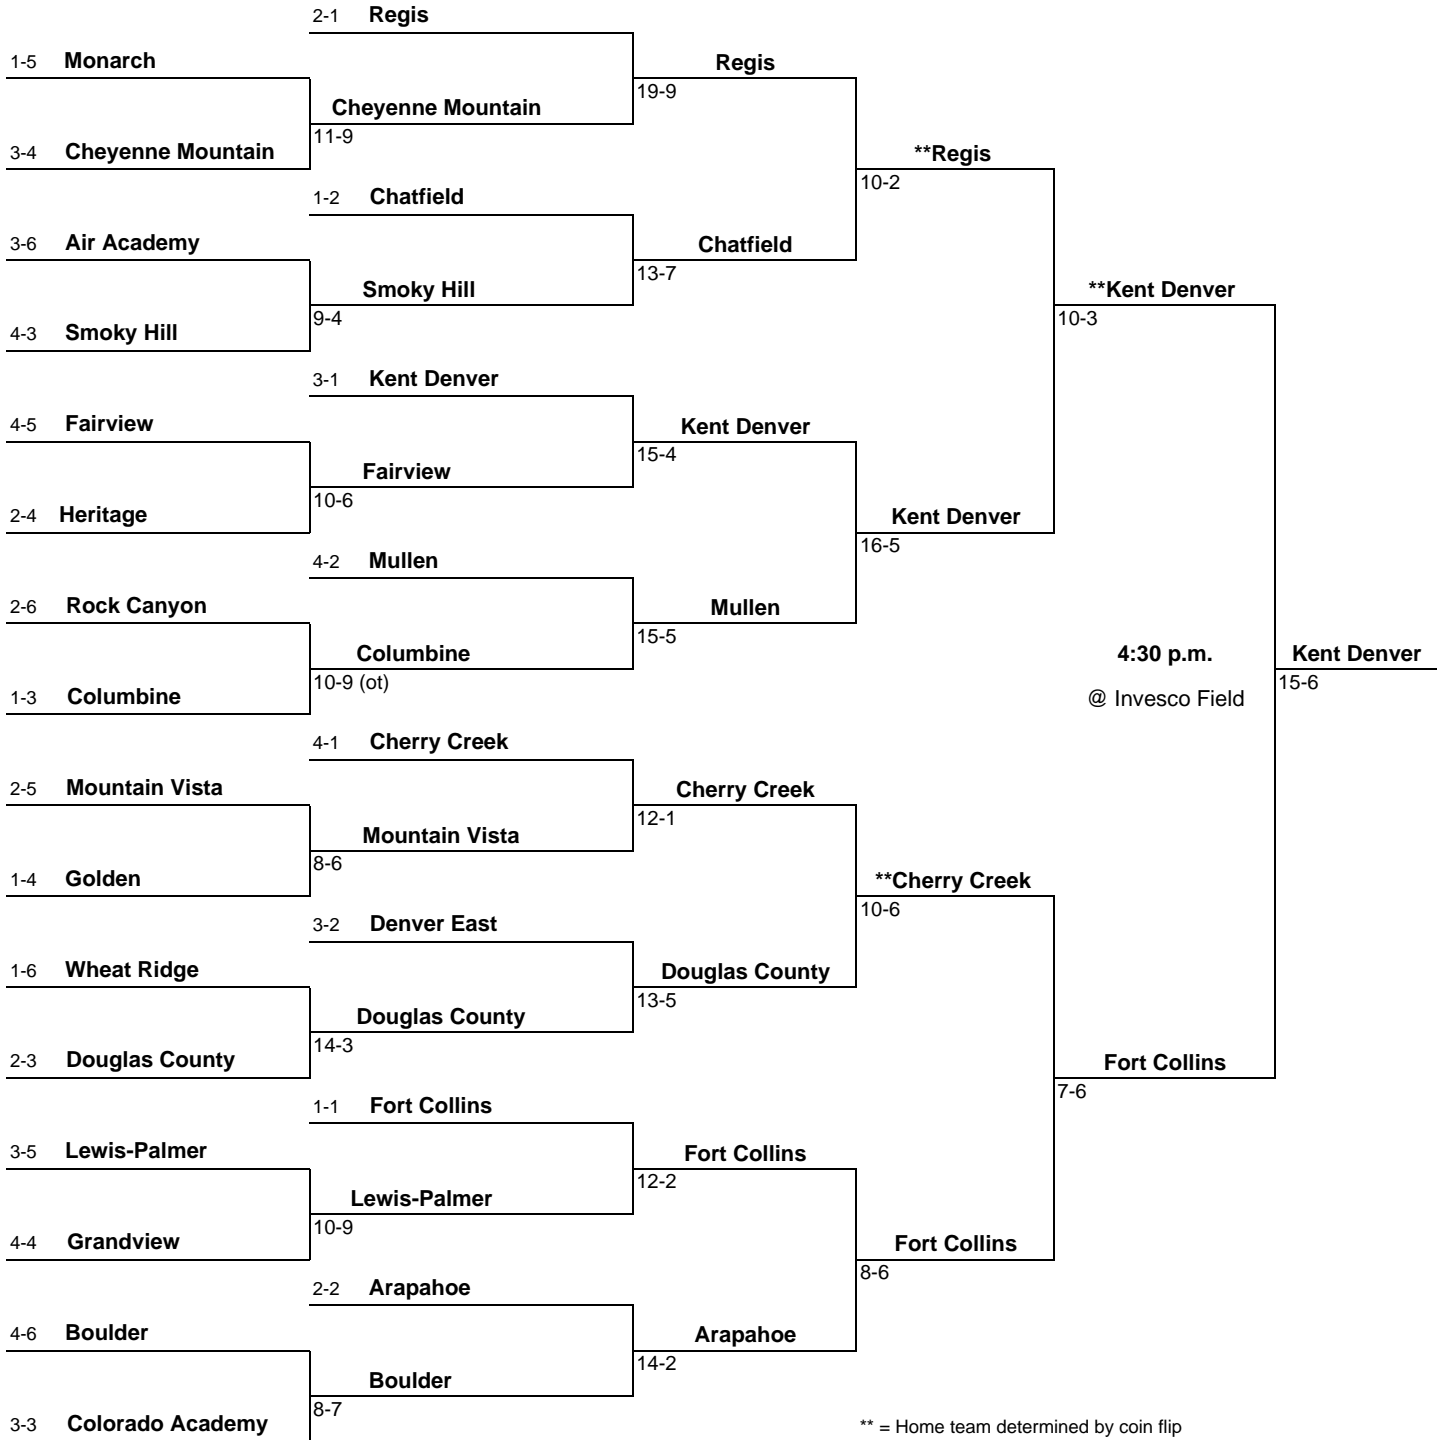

*** = HOME TEAM**

2008 BOYS' STATE LACROSSE BRACKET

Completed by
May 3

Completed by
May 7

Sat. - May 10
@ Regis H.S

May 13
@ Denver Public
Schools Stadium

May 17
Invesco Field

2007 BOYS' FINAL STATE LACROSSE BRACKET