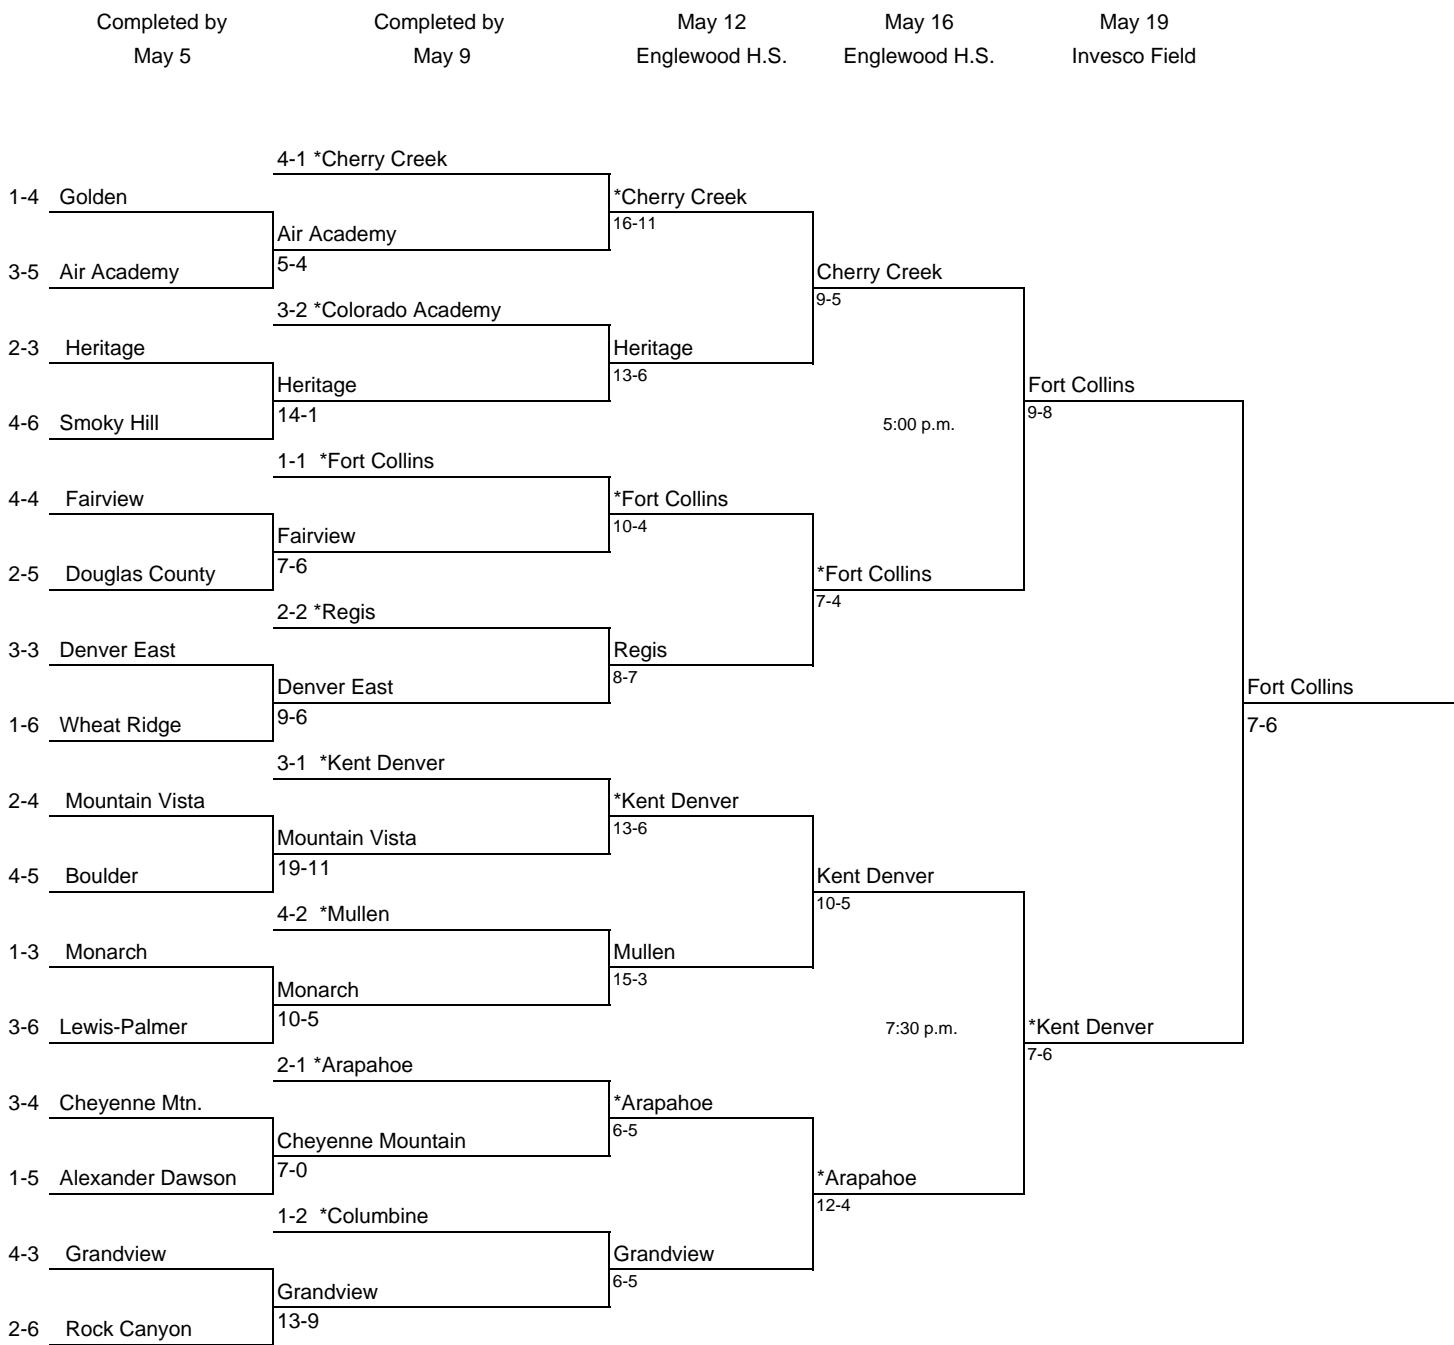

*** = HOME TEAM**

2008 BOYS' STATE LACROSSE BRACKET

Completed by
May 3

Completed by
May 7

Sat. - May 10
@ Regis H.S

May 13
@ Denver Public
Schools Stadium

May 17
Invesco Field

2007 BOYS' FINAL STATE LACROSSE BRACKET