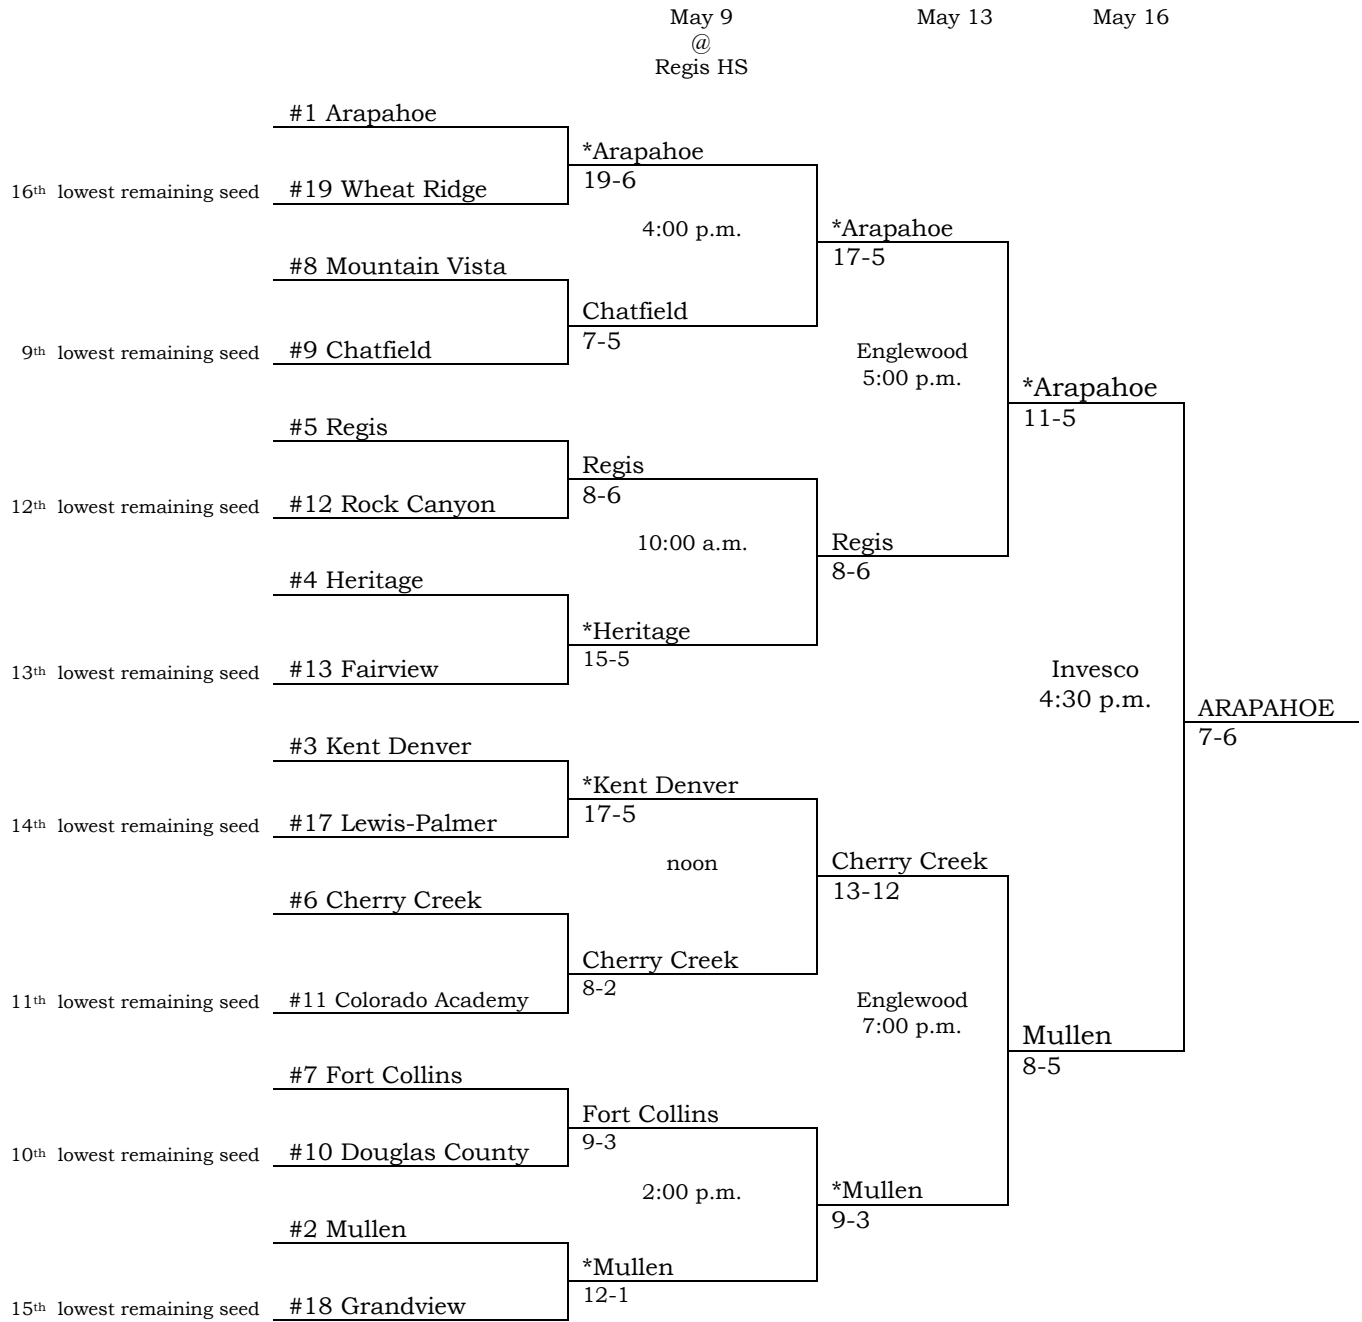

Second Round Pairings - the lowest seed after round one will be paired against #1. (ie. #24 defeats #9, then #24 will play #1.) The second lowest seed will be paired against #2, etc.

See Bracket Below ↓

HOME TEAM is the Lower Seed for 1st round

2010 Boys Lacrosse Bracket

*** HOME TEAM will wear home jerseys**

**May 15
@
Regis HS**

**May 19
@ Englewood
HS**

May 22

*** HOME TEAM - will wear home jerseys**

2009 Boys Lacrosse Bracket