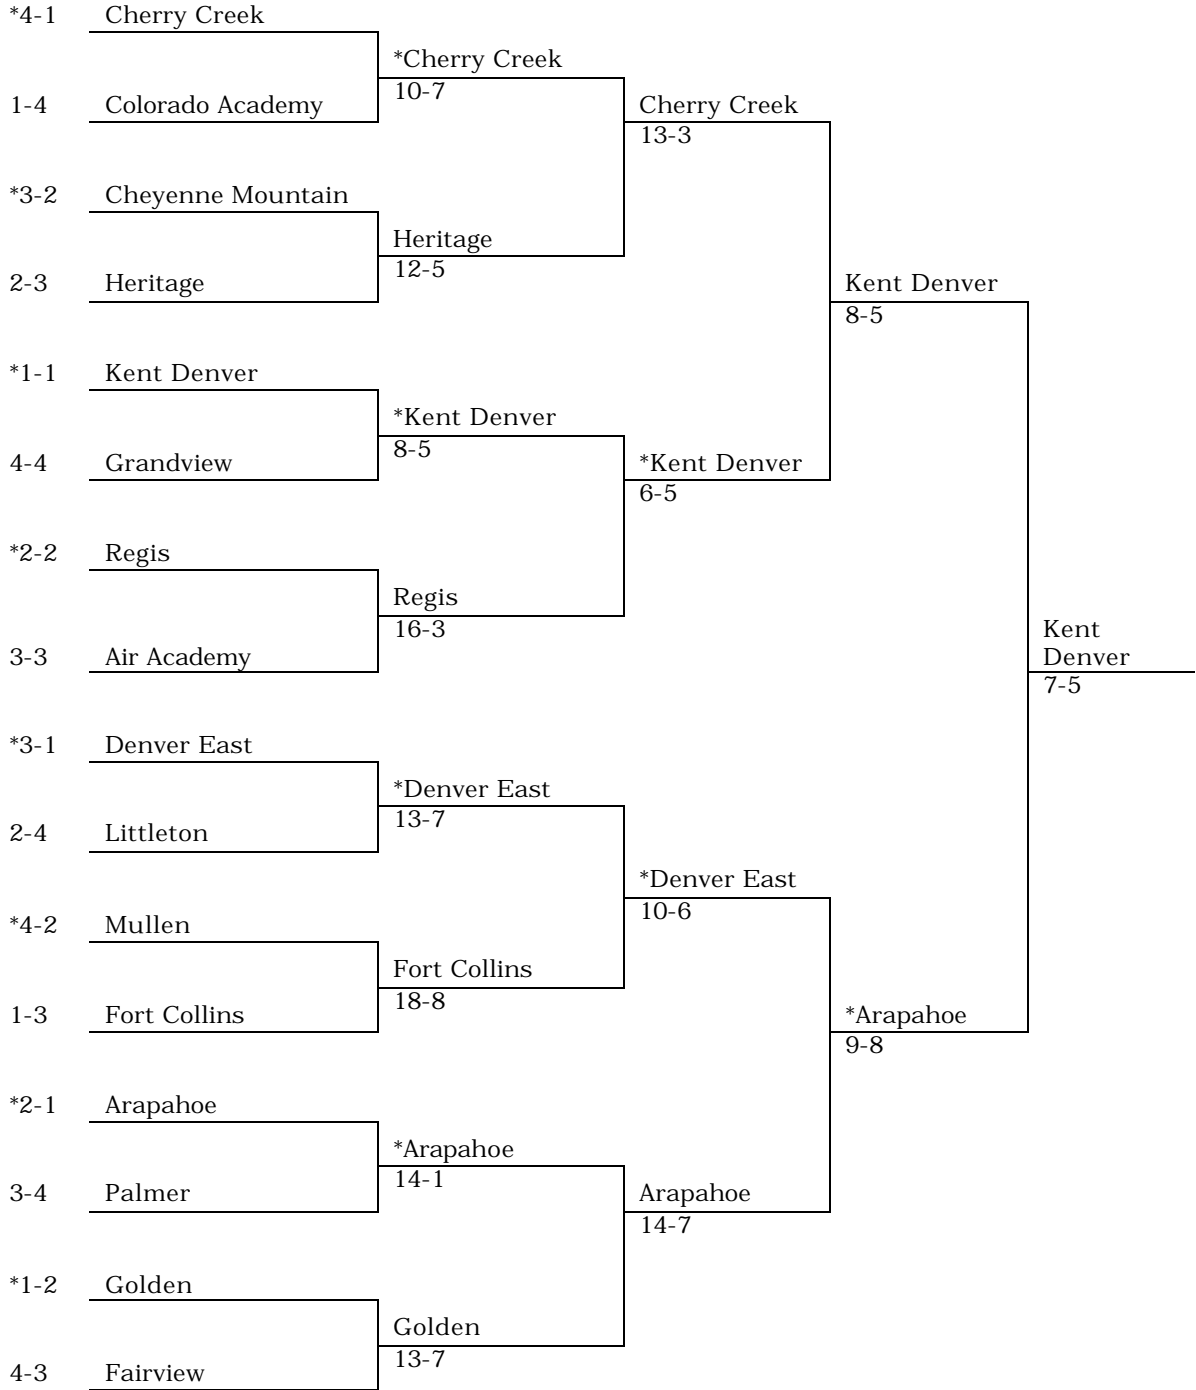

BOYS' LACROSSE -2004 PLAYOFF FORMAT

BOYS

BOYS' LACROSSE PLAYOFF BRACKET

Preliminaries	Quarterfinals	Semifinals	Finals
May 12, 2004	May 15, 2004	May 18, 2004	May 21, 2004
At Home Sites	Site: Regis H.S.	DPS	DPS

*home team