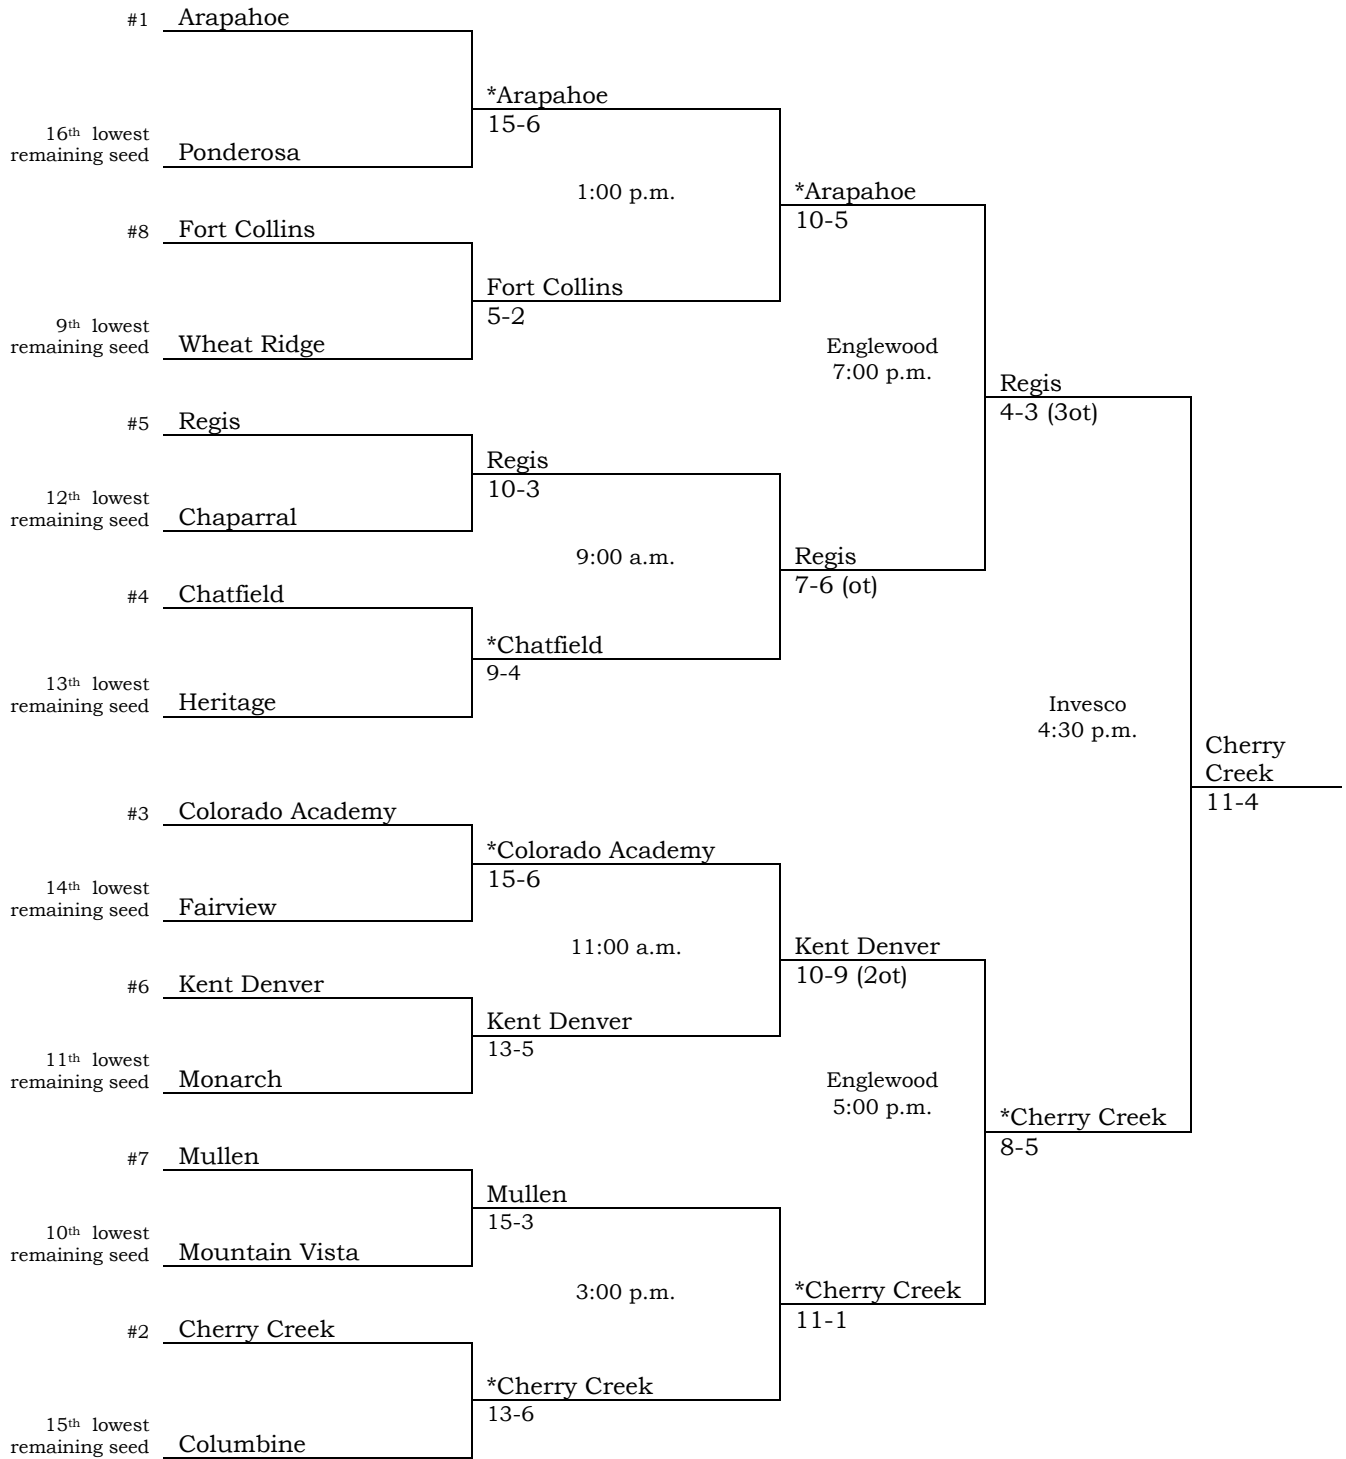

2010 BOYS' LACROSSE PLAYOFF BRACKET

1st Round

Paired by seeded position - Highest Seed = Home team

Reshuffle after 1st round only

#9 Wheat Ridge Friday, May 7 @ 6:00 pm @ Trail Blazer Stadium	Wheat Ridge
#24 Summit	15-4
#10 Mountain Vista Friday, May 7 @ 7:00 pm @ Shea Stadium	Mountain Vista
#23 Denver South	15-3
#11 Air Academy Friday, May 7 @ 7:00 pm	Ponderosa
#22 Ponderosa	10-6
#12 Littleton Sat. May 8 @ 2:00 @ LPS	Columbine
#21 Columbine	11-9
#13 Monarch Friday, May 7 @ 4:30 pm	Monarch
#20 Rock Canyon	17-5
#14 Chaparral Friday, May 7 @ 7:00 pm @ Burt.com Stadium	Chaparral
#19 Boulder	8-4
#15 Heritage Friday, May 7 @ 4:00 pm @ LPS	Heritage
#18 Highlands Ranch	8-7
#16 Steamboat Springs Sat. May 8 @ 2:00 pm	Fairview
#17 Fairview	10-9

Second Round Pairings - the lowest seed after round one will be paired against #1. (ie. #24 defeats #9, then #24 will play #1.) The second lowest seed will be paired against #2, etc.

See Bracket Below ↓

HOME TEAM is the Lower Seed for 1st round

2010 Boys Lacrosse Bracket

* HOME TEAM will wear home jerseys

**May 15
@
Regis HS**

**May 19
@ Englewood
HS**

May 22

* HOME TEAM - will wear home jerseys