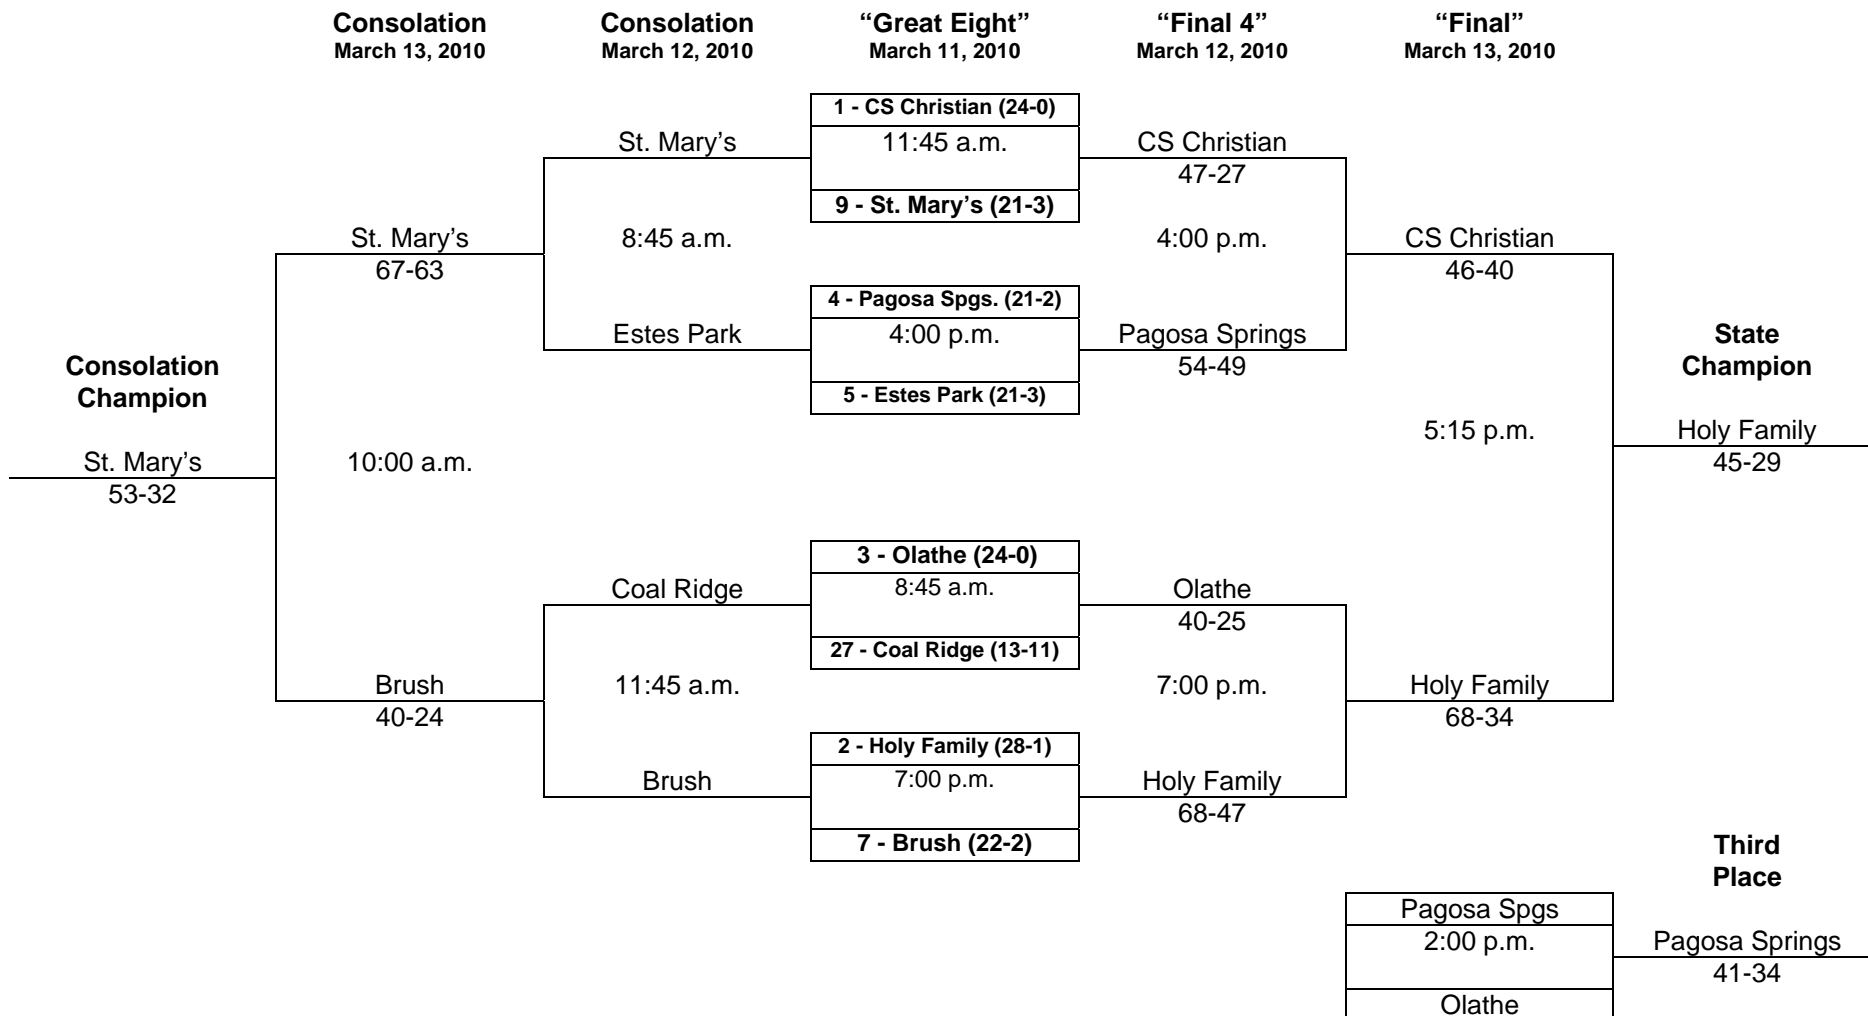

# CHSAA 3A GIRLS' STATE BASKETBALL TOURNAMENT 2010

## CSU – Fort Collins – Moby Gym

The higher seeds will wear white uniforms and be the home team. When seeds are equal, the team at the top of the bracket will be the home team and wear white uniforms.