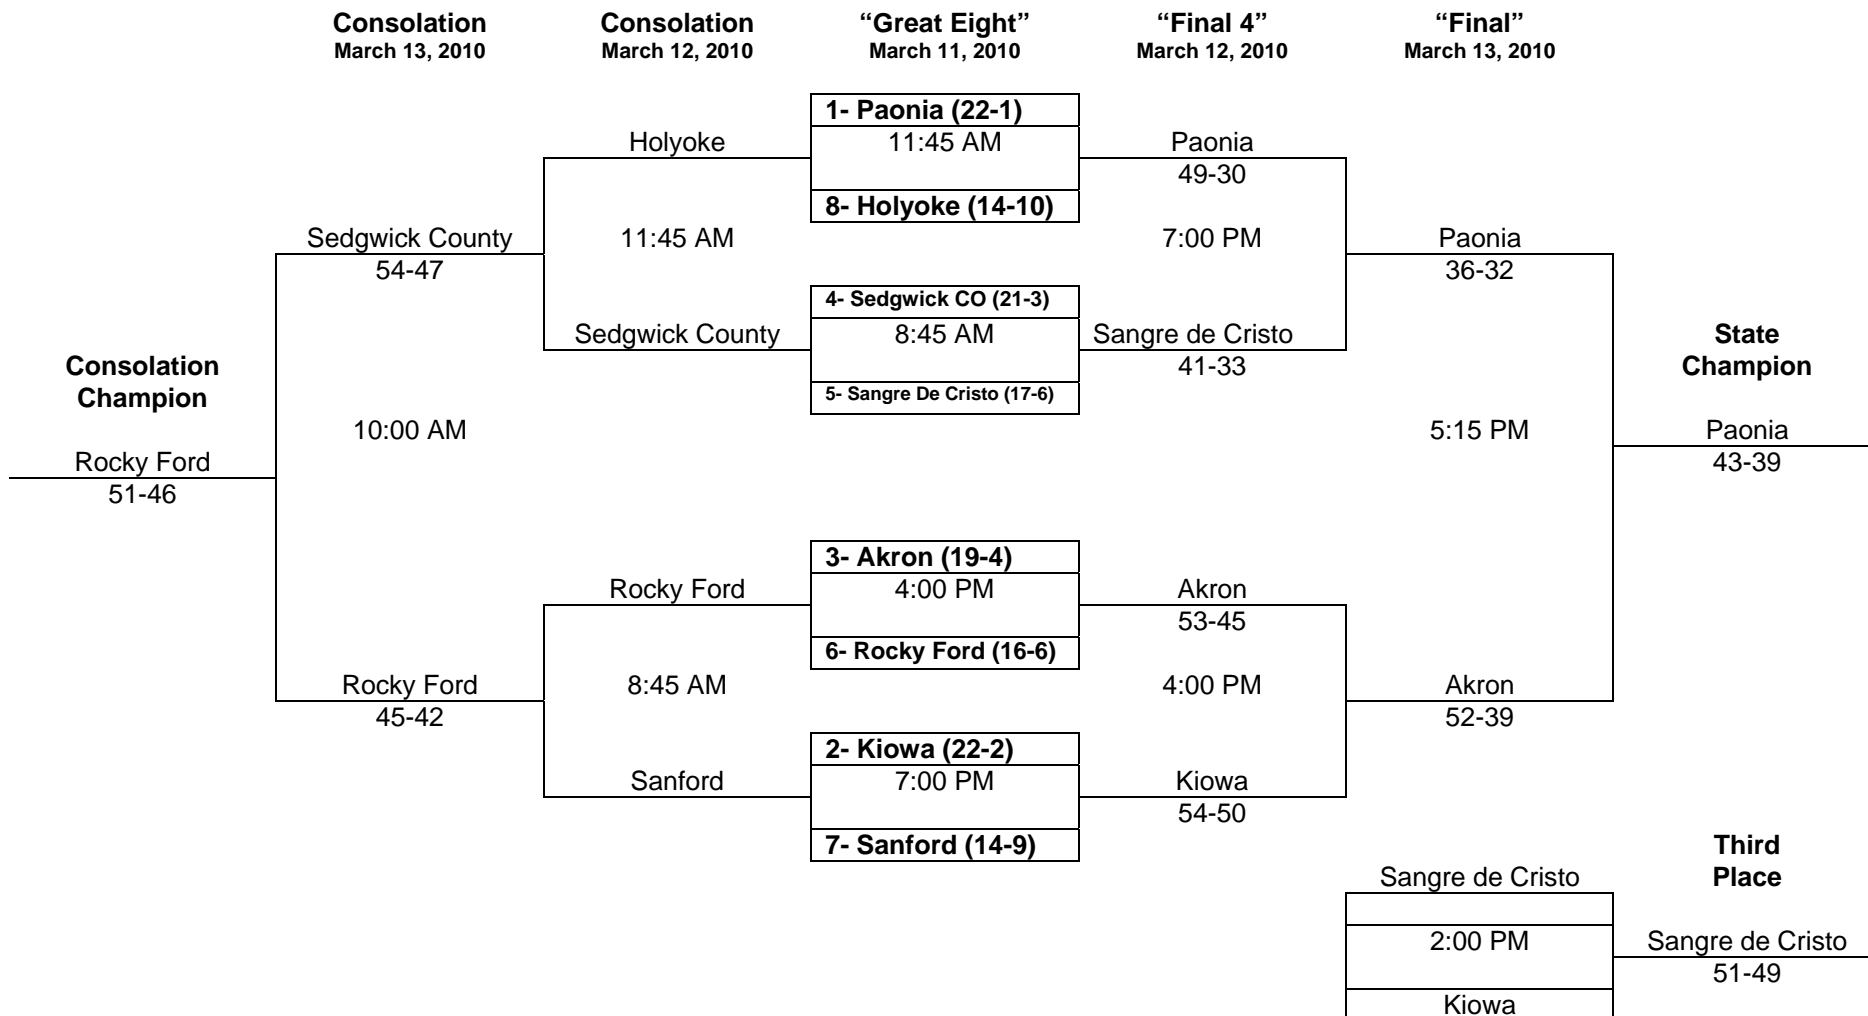

CHSAA 2A GIRLS' STATE BASKETBALL TOURNAMENT 2010

CSU – Pueblo – Massari Fieldhouse

The higher seeds will wear white uniforms and be the home team. When seeds are equal, the team at the top of the bracket will be the home team and wear white uniforms.

Game times: 3/11, 12: 8:45 AM, 11:45 AM, 4:00 PM, 7:00 PM
3/13: 10:00 AM, 2:00 PM, 5:15 PM