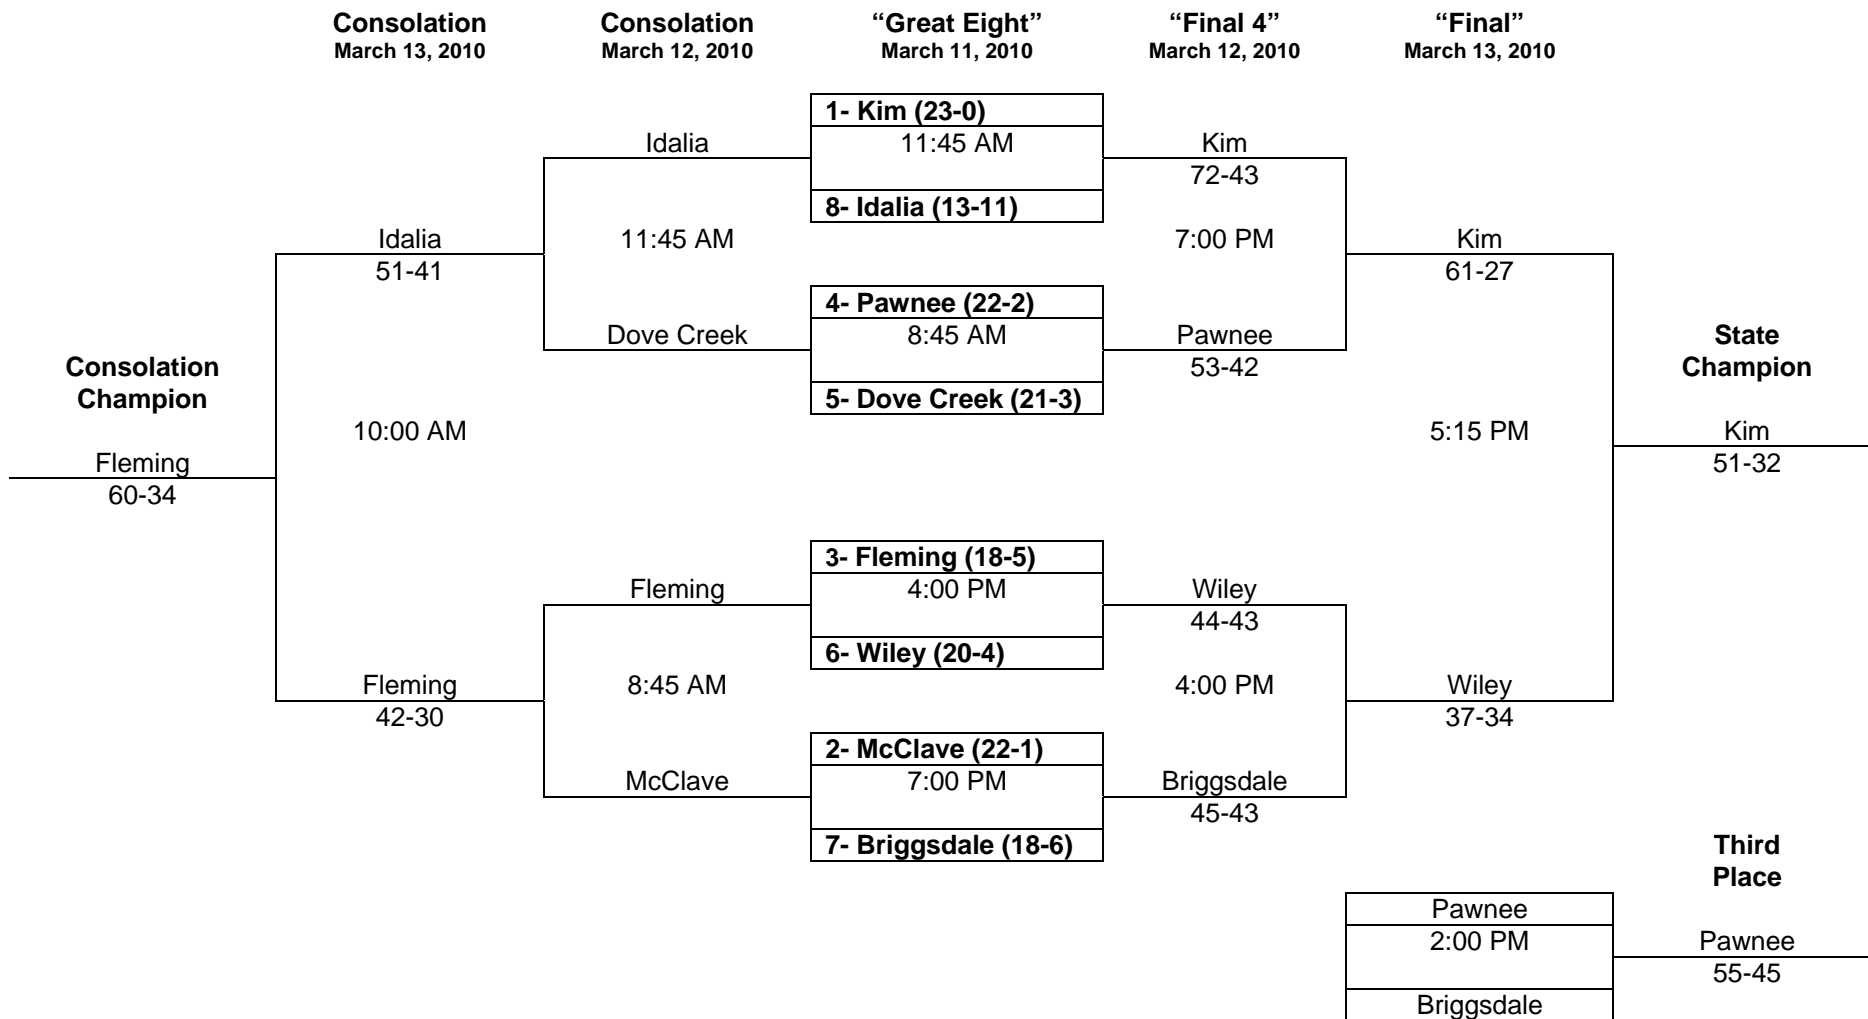

CHSAA 1A GIRLS' STATE BASKETBALL TOURNAMENT 2010

State Fair Event Center -Pueblo

The higher seeds will wear white uniforms and be the home team. When seeds are equal, the team at the top of the bracket will be the home team and wear white uniforms.
 Game times: 3/11, 12: 8:45 AM, 11:45 AM, 4:00 PM, 7:00 PM
 3/13: 10:00 AM, 2:00 PM, 5:15