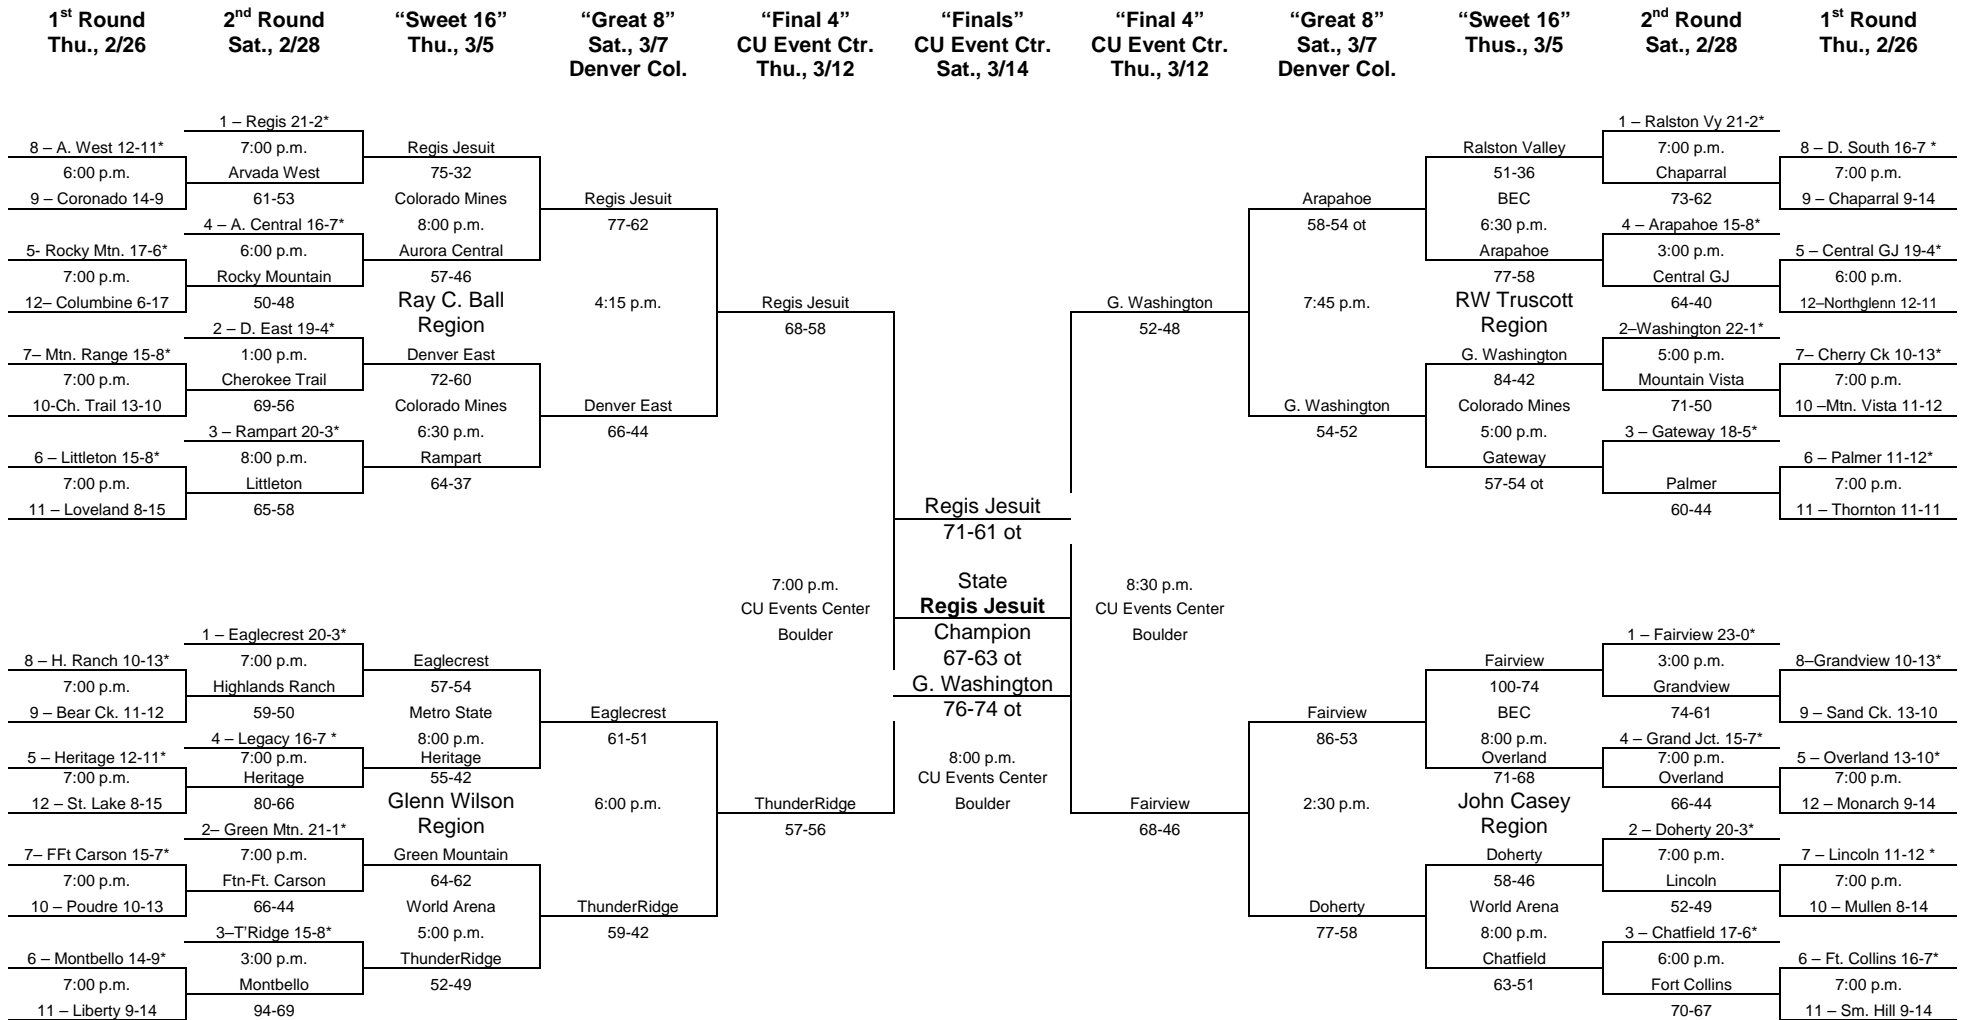

CHSAA 5A Boys' State Basketball Tournament Bracket 2009

Sweet 16: Budweiser Events Center, World Arena, Colorado Mines
Great 8: Denver Coliseum

NOTE: THE REGION DESIGNATION IS NOT ASSOCIATED WITH A SWEET 16 OR GREAT 8 SITE. ASSIGNMENTS OF SCHOOLS TO THE SWEET16 AND GREAT 8 SITES WILL BE MADE SUNDAY, MARCH 1. SCHOOLS FROM DIFFERENT CLASSIFICATIONS AND REGIONS MAY BE PLAYING AT THE SAME SITE.

* = Host Sites

Higher seeded teams wear white uniforms and are home teams in Sweet 16 and Great 8. If two teams have the same seed, then the team on the upper side of the bracket wears white.