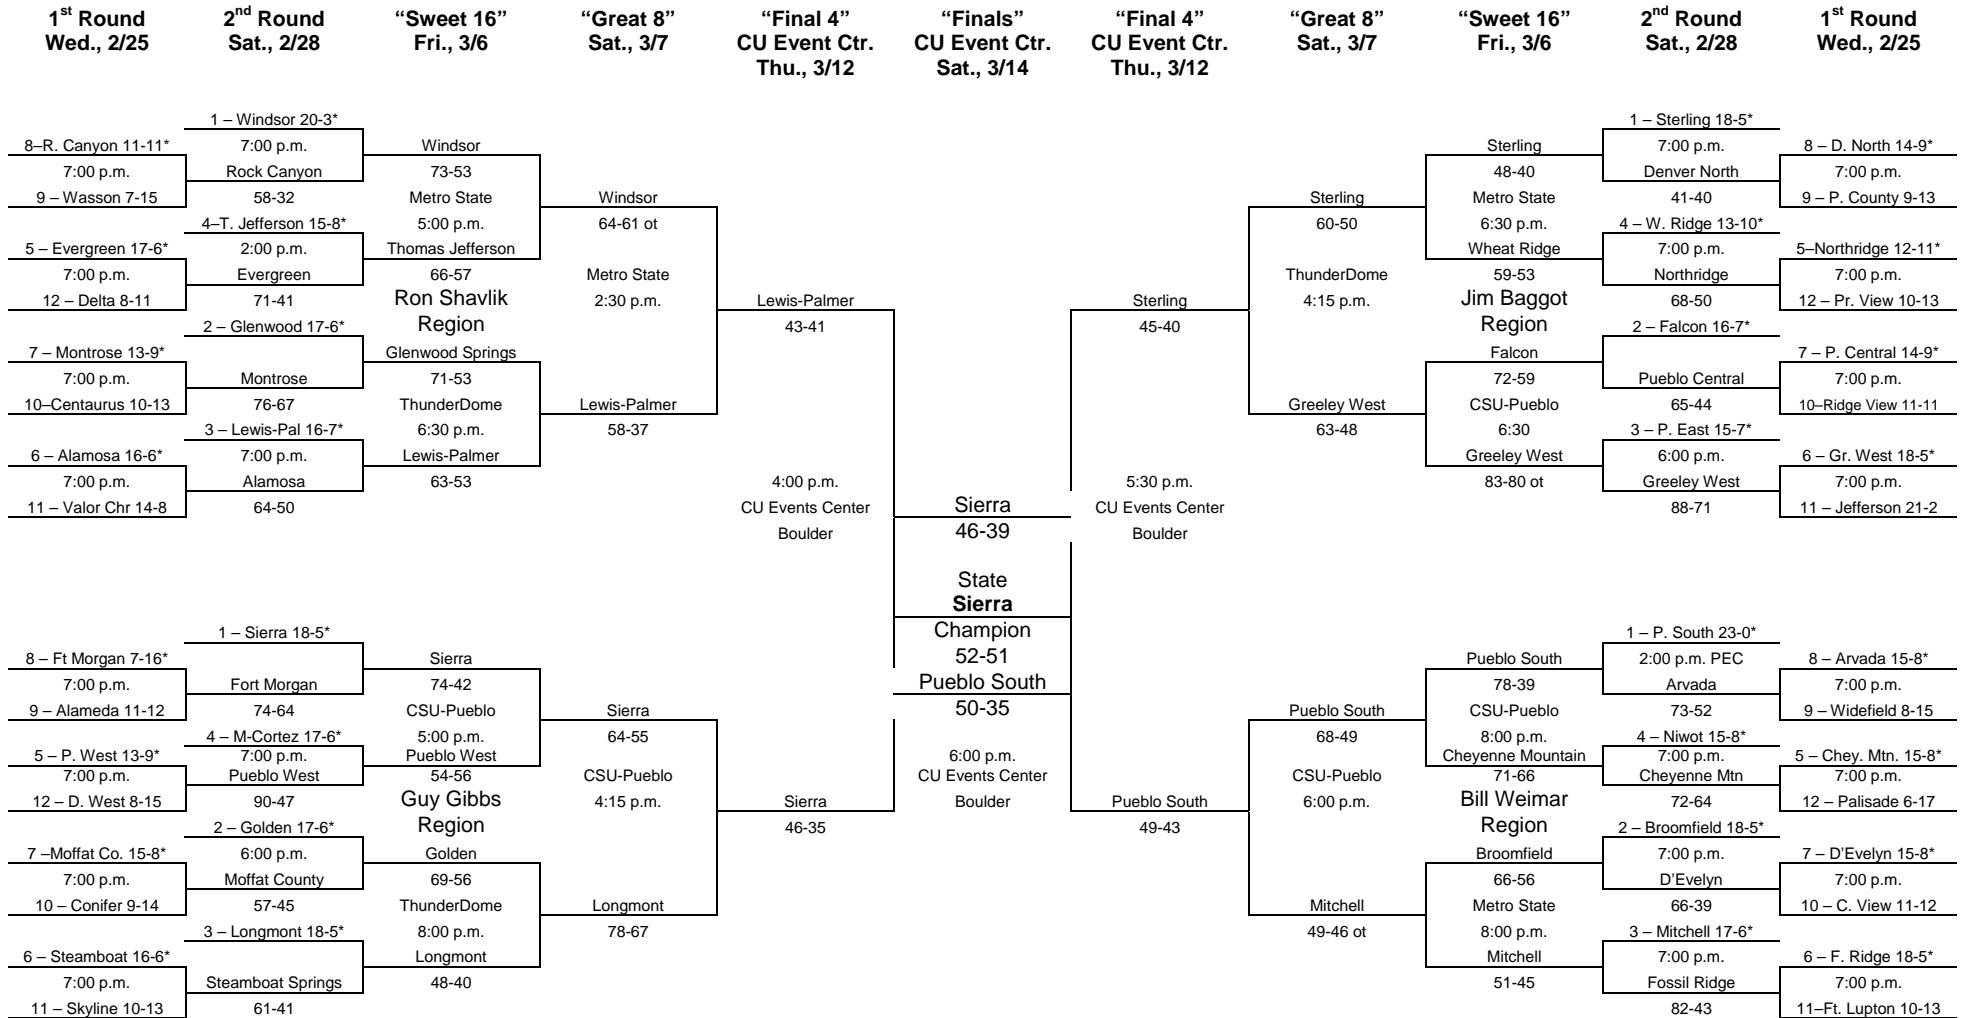

## CHSAA 4A Boys' State Basketball Tournament Bracket 2009

Sweet 16 Sites = CSU-Pueblo, Metro State, ThunderDome.

Great 8 Sites = CSU-Pueblo, Metro State, Thunderdome

**NOTE: THE REGION DESIGNATION IS NOT ASSOCIATED WITH A SWEET 16 OR GREAT 8 SITE. ASSIGNMENTS OF SCHOOLS TO THE SWEET16 AND GREAT 8 SITES WILL BE MADE TODAY, MARCH 1. SCHOOLS FROM DIFFERENT CLASSIFICATIONS AND REGIONS MAY BE PLAYING AT THE SAME SITE.**

\* = Host Sites