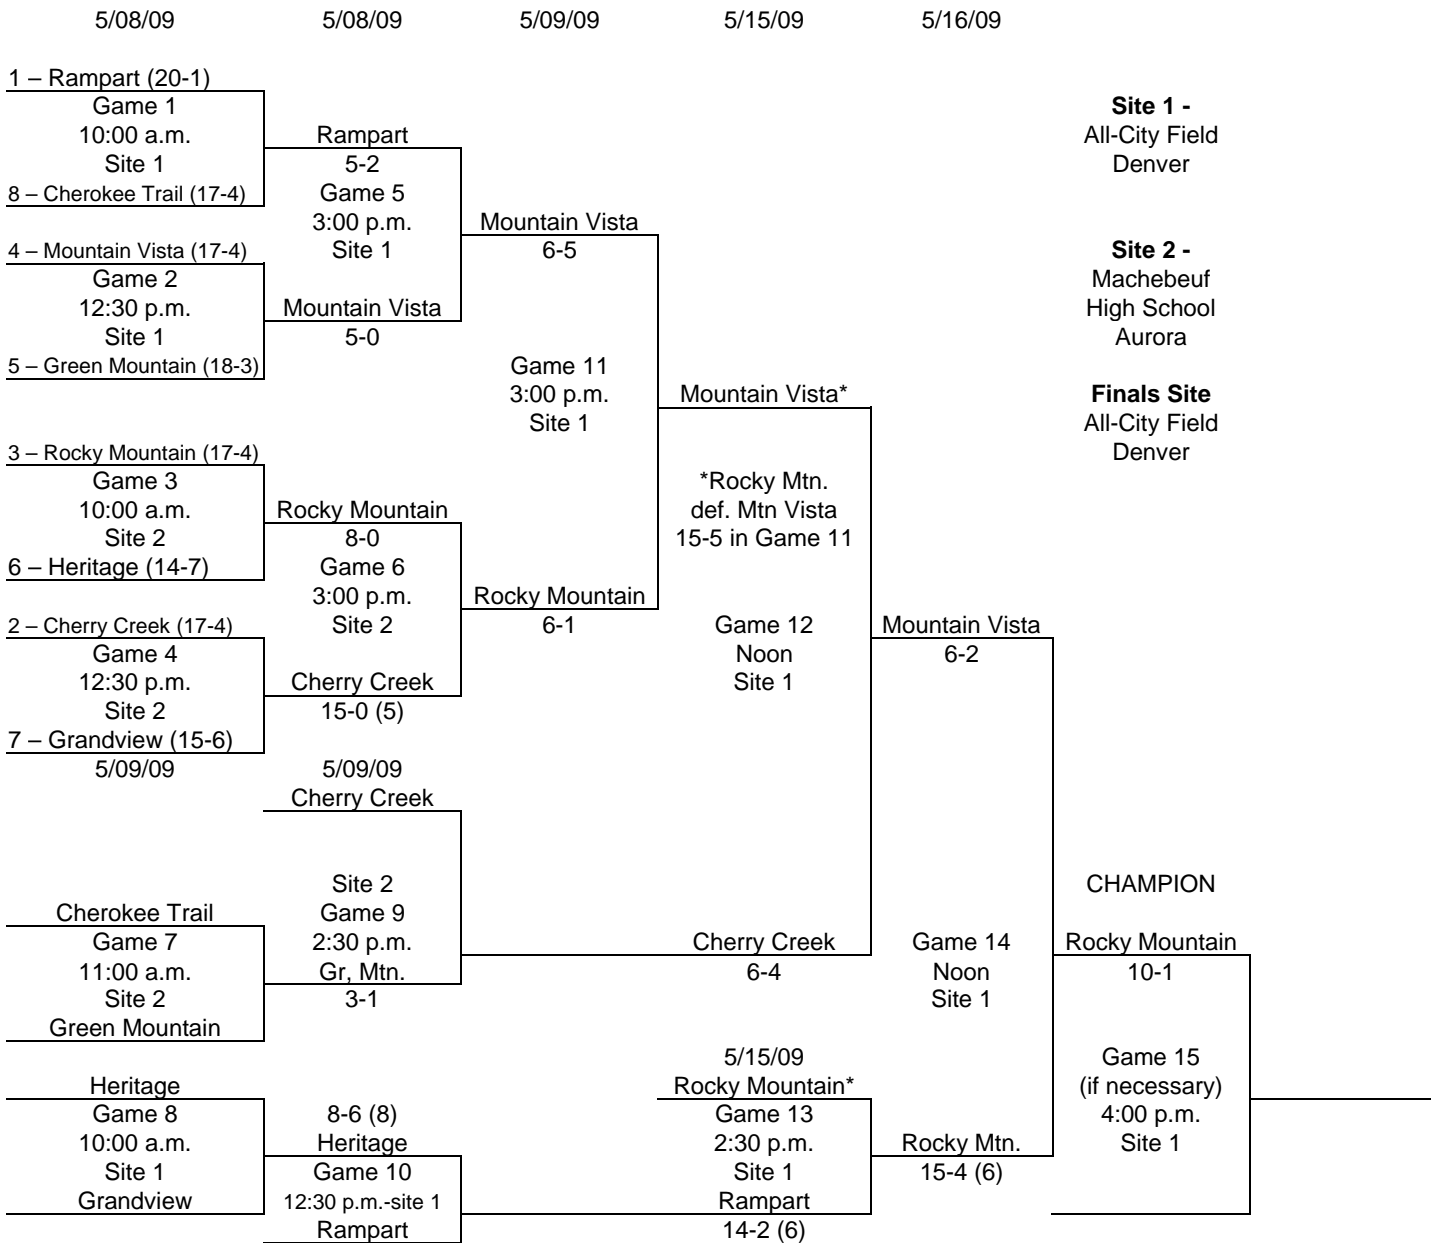

2009 Class 5A Baseball Championship Series

Double Elimination Tournament

All games at neutral sites to be determined by CHSAA.

Site director will flip coin for home team in all games.

* - L11 and W11 changed places so that previous opponents are not matched. Rocky Mountain defeated Mountain Vista 15-5 in Game 11.

% - If three teams remain after game 13, the winner of game 11 draws a bye to game 15. If W11 loses game 12, there will be three teams left and W11 earns the bye. W12 then plays W13 to reach finals.